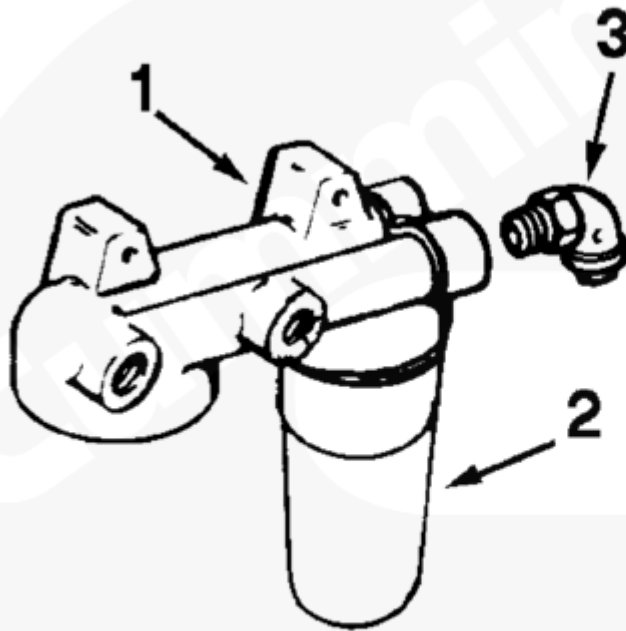

©Cummins Inc

ff500gk

[SMALL](#) | [MEDIUM](#) | [LARGE](#)

Cart	Ref No	Part Number	Part Description	Required	Remarks
View My Cart					
		FF8045	Fuel Filter		Fuel filter/water separator...(More)
					with dual replaceable
					elements.
<input type="checkbox"/>	1	167821	Fuel Filter Head	1	
<input type="checkbox"/>	2	3307475	Fuel Water Separator	2	